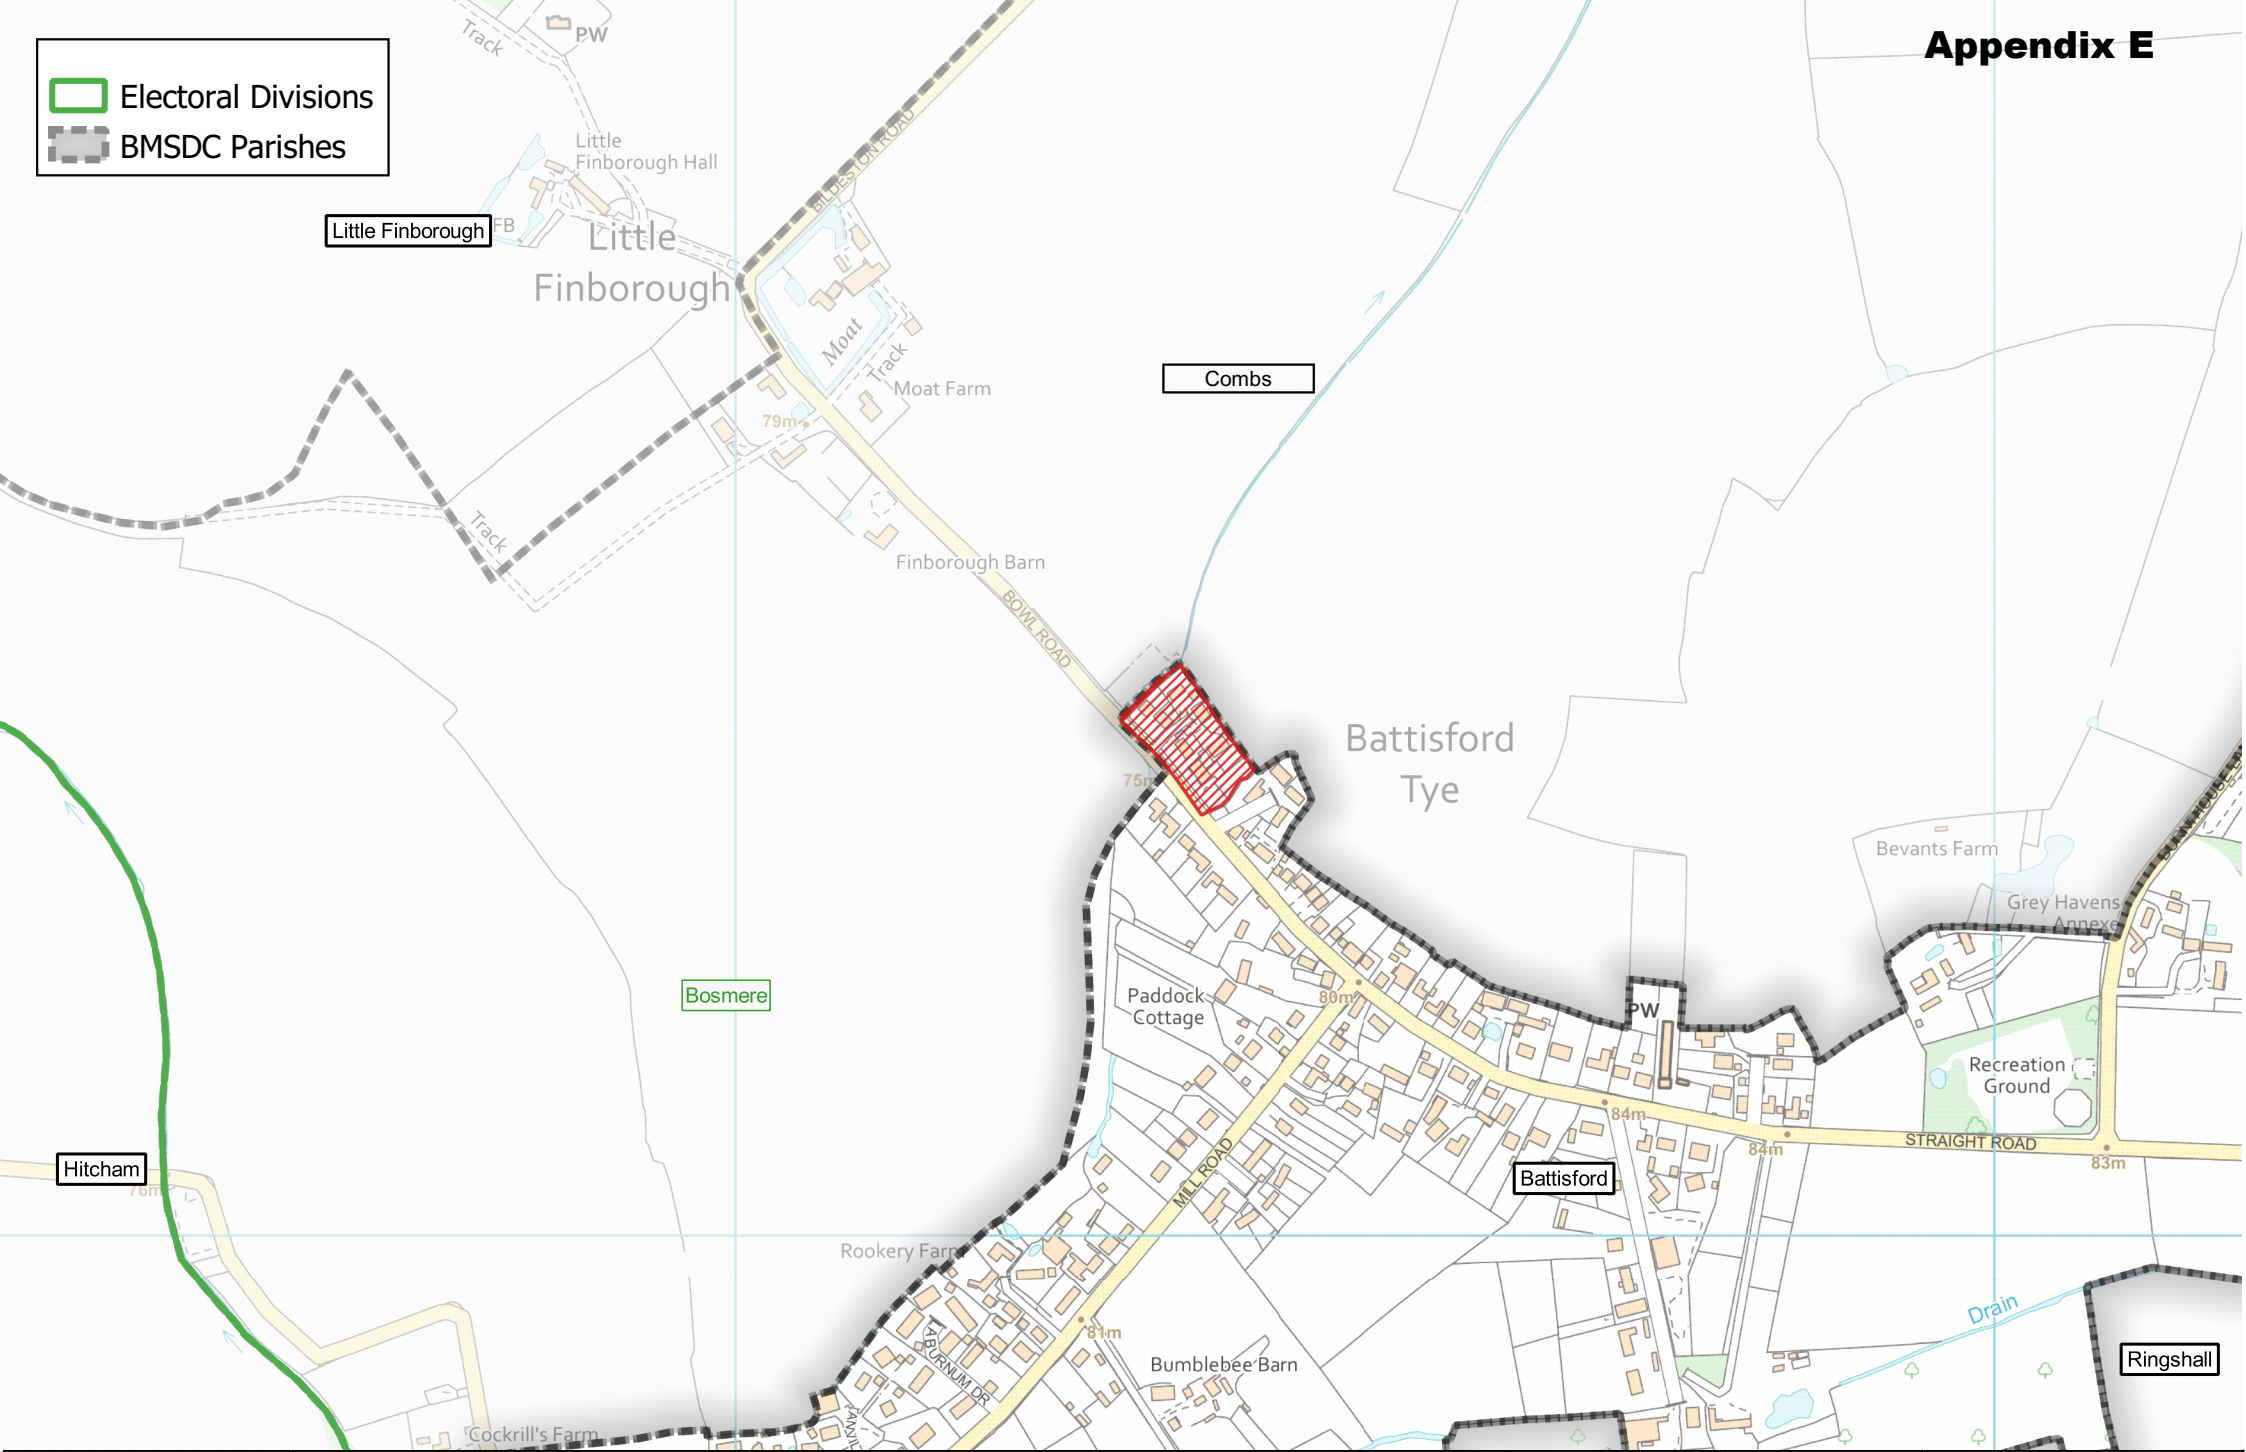

 Electoral Divisions
 BMSDC Parishes

Batisford/Combs Parish amended boundaries (Bowl Meadow)
 Babergh and Mid Suffolk District Councils

Created on:
2023-10-16

SCALE :
1:6000

© Crown copyright and database rights 2023
 Ordnance Survey Licence number 100023274